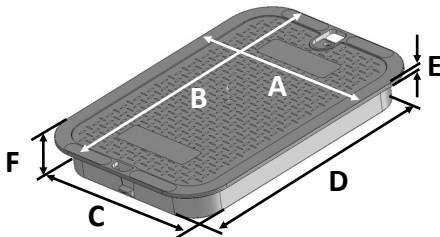

## 119TBC

Stands alone as a short box or adds 3 7/8" when stacked on 13" x 20" Valve Box

Fits both Standard and Pro-Spec boxes

**Pedestrian and lawn care equipment load rated**

**Made in USA**

**Made from 100% recycled materials**

Lid Dimensions	
A. Top width	14 7/8"
B. Top length	21 1/2"
C. Bottom width	13 1/16"
D. Bottom length	19 5/8"
E. Rim thickness	1/4"
F. Overall height	2 3/8"

Box Dimensions	
A. Top inside width	13 3/8"
B. Top inside length	19 7/8"
C. Top outside width	15 1/16"
D. Top outside length	21 5/8"
E. Bottom inside width	16"
F. Bottom inside length	22 1/4"
G. Bottom outside width	17 7/8"
H. Bottom outside length	24 1/16"
I. Height	6 1/2"